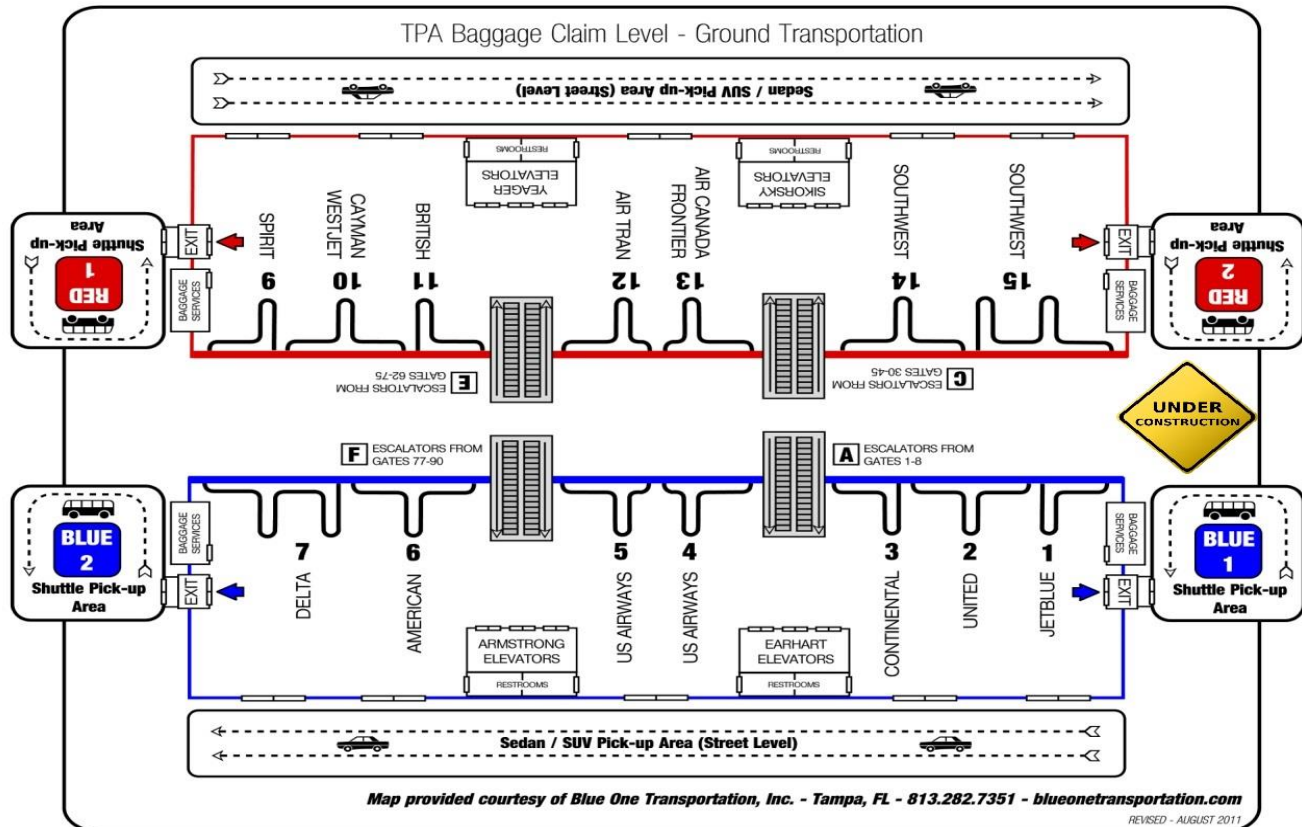

Airport / Charter Busses/ Cruise Lines / Dinners / Meetings/ Weddings

Non-Stop Airport Transportation

Blue One Transportation the Hilton Tampa Downtown preferred shuttle service. We offer non-stop transportation to and from the Tampa International Airport. **Pricing is \$11.00 per person, each way.**

Please call our hotline (813) 333-3598 when your plane lands follow the map to Shuttle Pickup Area.

When departing the Hilton please meet our shuttle every top of the hour starting at 6:00 AM.